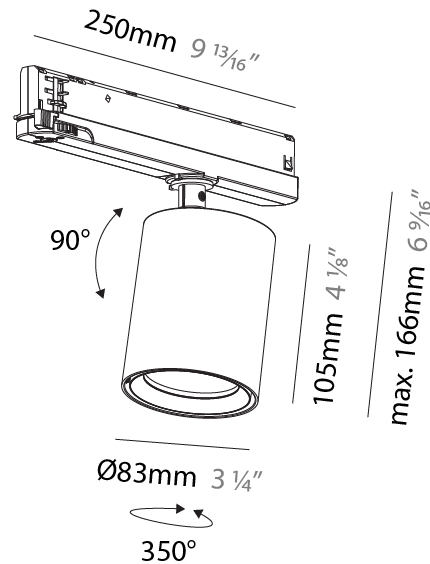

GENERAL

Series: Centriq
Subseries: Centriq In
Brand: Prolicht
Division: Architectural
Mounting Type: Track
Mounting Location: Ceiling
Subcategory: Spots

PHYSICAL

Shape: Cylinder
Diameter (mm): 83
Diameter (in): 3 1/4
Length (mm): 250
Length (in): 9 13/16
Height (mm): 166
Height (in): 6 9/16
Light Distribution: Adjustable / Direct
Weight (kg): 0.87
Fixture Finish: SSR / BKV / CWI / CRY / HAB / UFT / ITA / RUA / FTG / MYG / LOD / PUS / FRO / FUP / KIA / POP / BLS / SPG / MEY / GOH / GUM / CHC / COM / ABZ / JAG / OBR / MOS / ROR
Holder Finish: WHI / BLK
Accent Finish: SSR / BKV / CWI / CRY / HAB / LAG / UFT / ITA / RUA / RUR / MIC / FTG / MYG / TWT / LOD / PUS / FRO / FUP / KIA / POP / BLS / SPG / MEY / GOH / GUM / CHC / COM / ABZ / JAG
Fixture Material: Aluminum

ELECTRICAL

Lamp Type: LED (Zhaga Standard)
Input Wattage (W): 36.2
Total Output Wattage (W): 32.7
Dimming: Non-Dimmable / 0-10V Dimming
Driver Included: Yes
Driver Location: Integrated
Driver Type: Constant Current - 120Vac
Driver Class: Class 2
Input Voltage (V): 120

LED

Number of LEDs: 1
Color Temperature (°K): 2700 / 3000 / 3500 / 4000
Max. Delivered Lumen (lm): 2916 / 3037 / 3166 / 3320
Nominal Lumen (lm): 3471 / 3615 / 3769 / 3952
CRI: >90 CRI
Lamp Life (hrs): 50000

OPTICAL

Reflector°: 20 / 32 / 54
Adjustability: Rotational 350°; Tilt 90°

RATINGS AND CERTIFICATIONS

Certified By: CSA Certified to UL and CSA Standards
IP rating: IP20